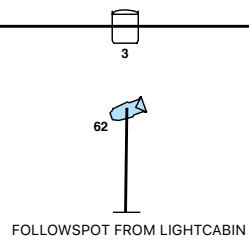

LIGHTPLAN "BRUCE MARIE" BY DUDA PAIVA COMPANY 2021

	PC		PC WITH BARNDOR ON FLOORSTATIVE
	FRESNELL		FOLLOWSPOT. PREFERABLY PROFILSPOT WITH IRIS
	PROFILESPOT		

INFO & QUESTIONS PLEASE CONTACT TECHNIEK@DUDAPAIVA.COM