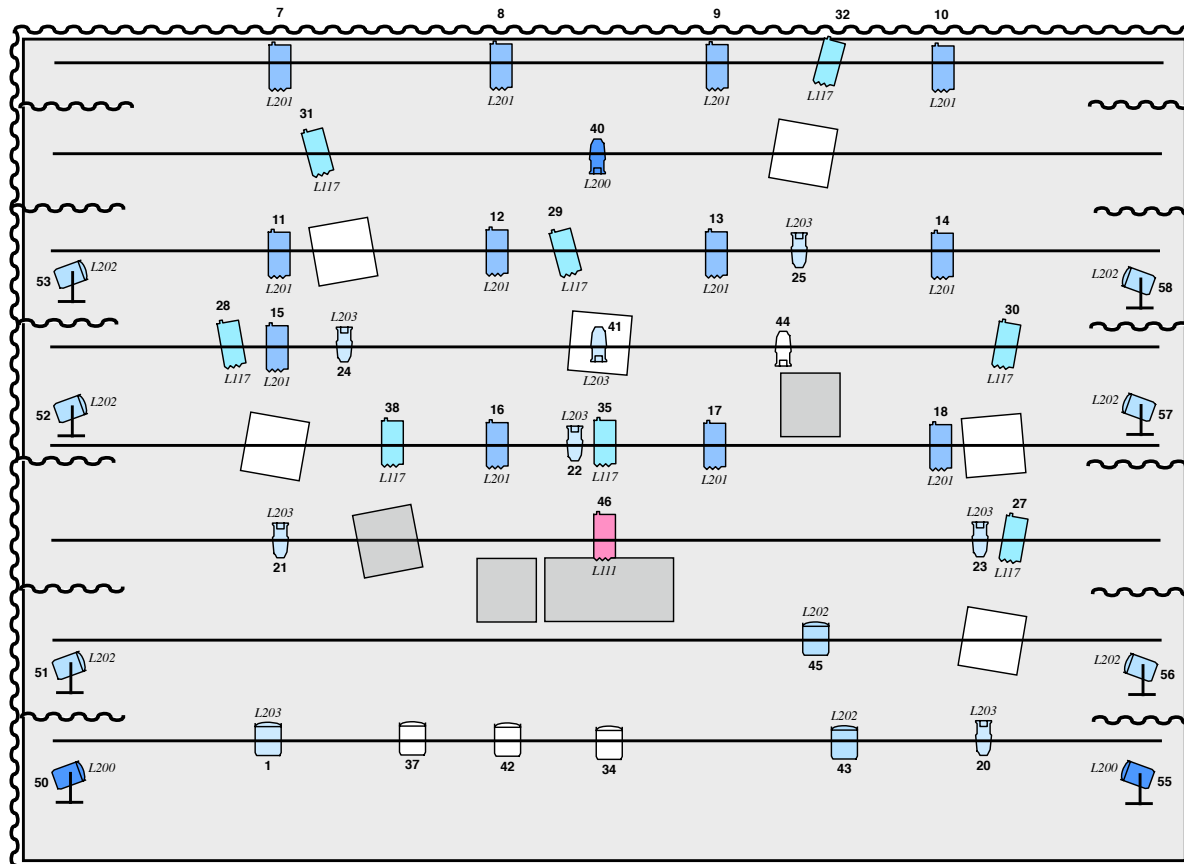

## Technical Rider

---

Contact:	tech@dudapaiva.com
Performer:	1, Duda Paiva
Technicians of DPC:	2
House technicians:	minimum 2
Duration of performance:	approx. 65 mins.
Dimensions of Stage:	10 mtr. x 8 mtr. (W x D)
Hight of grid:	6 mtr. (minimum)
Balletfloor / Vinyl:	Yes, black.
Dressing room:	1
Wings / Curtains:	Yes, black. With wings around the floor.
Smoke / Haze:	Yes
Set Time:	Approx. 6 hrs.
Strike:	Approx. 2 hrs.
House Technicians:	1 light / 1 audio
Set:	The set contains 6 hanging cubes (lightweight). We bring our own adjustable steels.
Risks:	There are no hazards for either performer or audience. Smoke detection should be switched off for Haze/ Fog.
Lighting:	<ul style="list-style-type: none"><li>- 8 floor connections/ channels (dimmable)</li><li>- 48 channels in total.</li><li>- We use a follow-spot. We place it by the regie. Can we hang a decoupe here? Or you have a stativ? Or do we need to bring our own?</li><li>- We bring our own lighting desk.</li><li>- We bring our own colour gels.</li><li>- We do not use any moving lights/ DMX controlled lights.</li></ul>

LIGHTPLAN "BRUCE MARIE" BY DUDA PAIVA COMPANY 2021

	PC		PC WITH BARNDOR ON FLOORSTATIVE
	FRESNELL		FOLLOWSPOT. PREFERABLY PROFILSPOT WITH IRIS
	PROFILESPOT		

INFO & QUESTIONS PLEASE CONTACT [TECHNIEK@DUDAPAIVA.COM](mailto:TECHNIEK@DUDAPAIVA.COM)