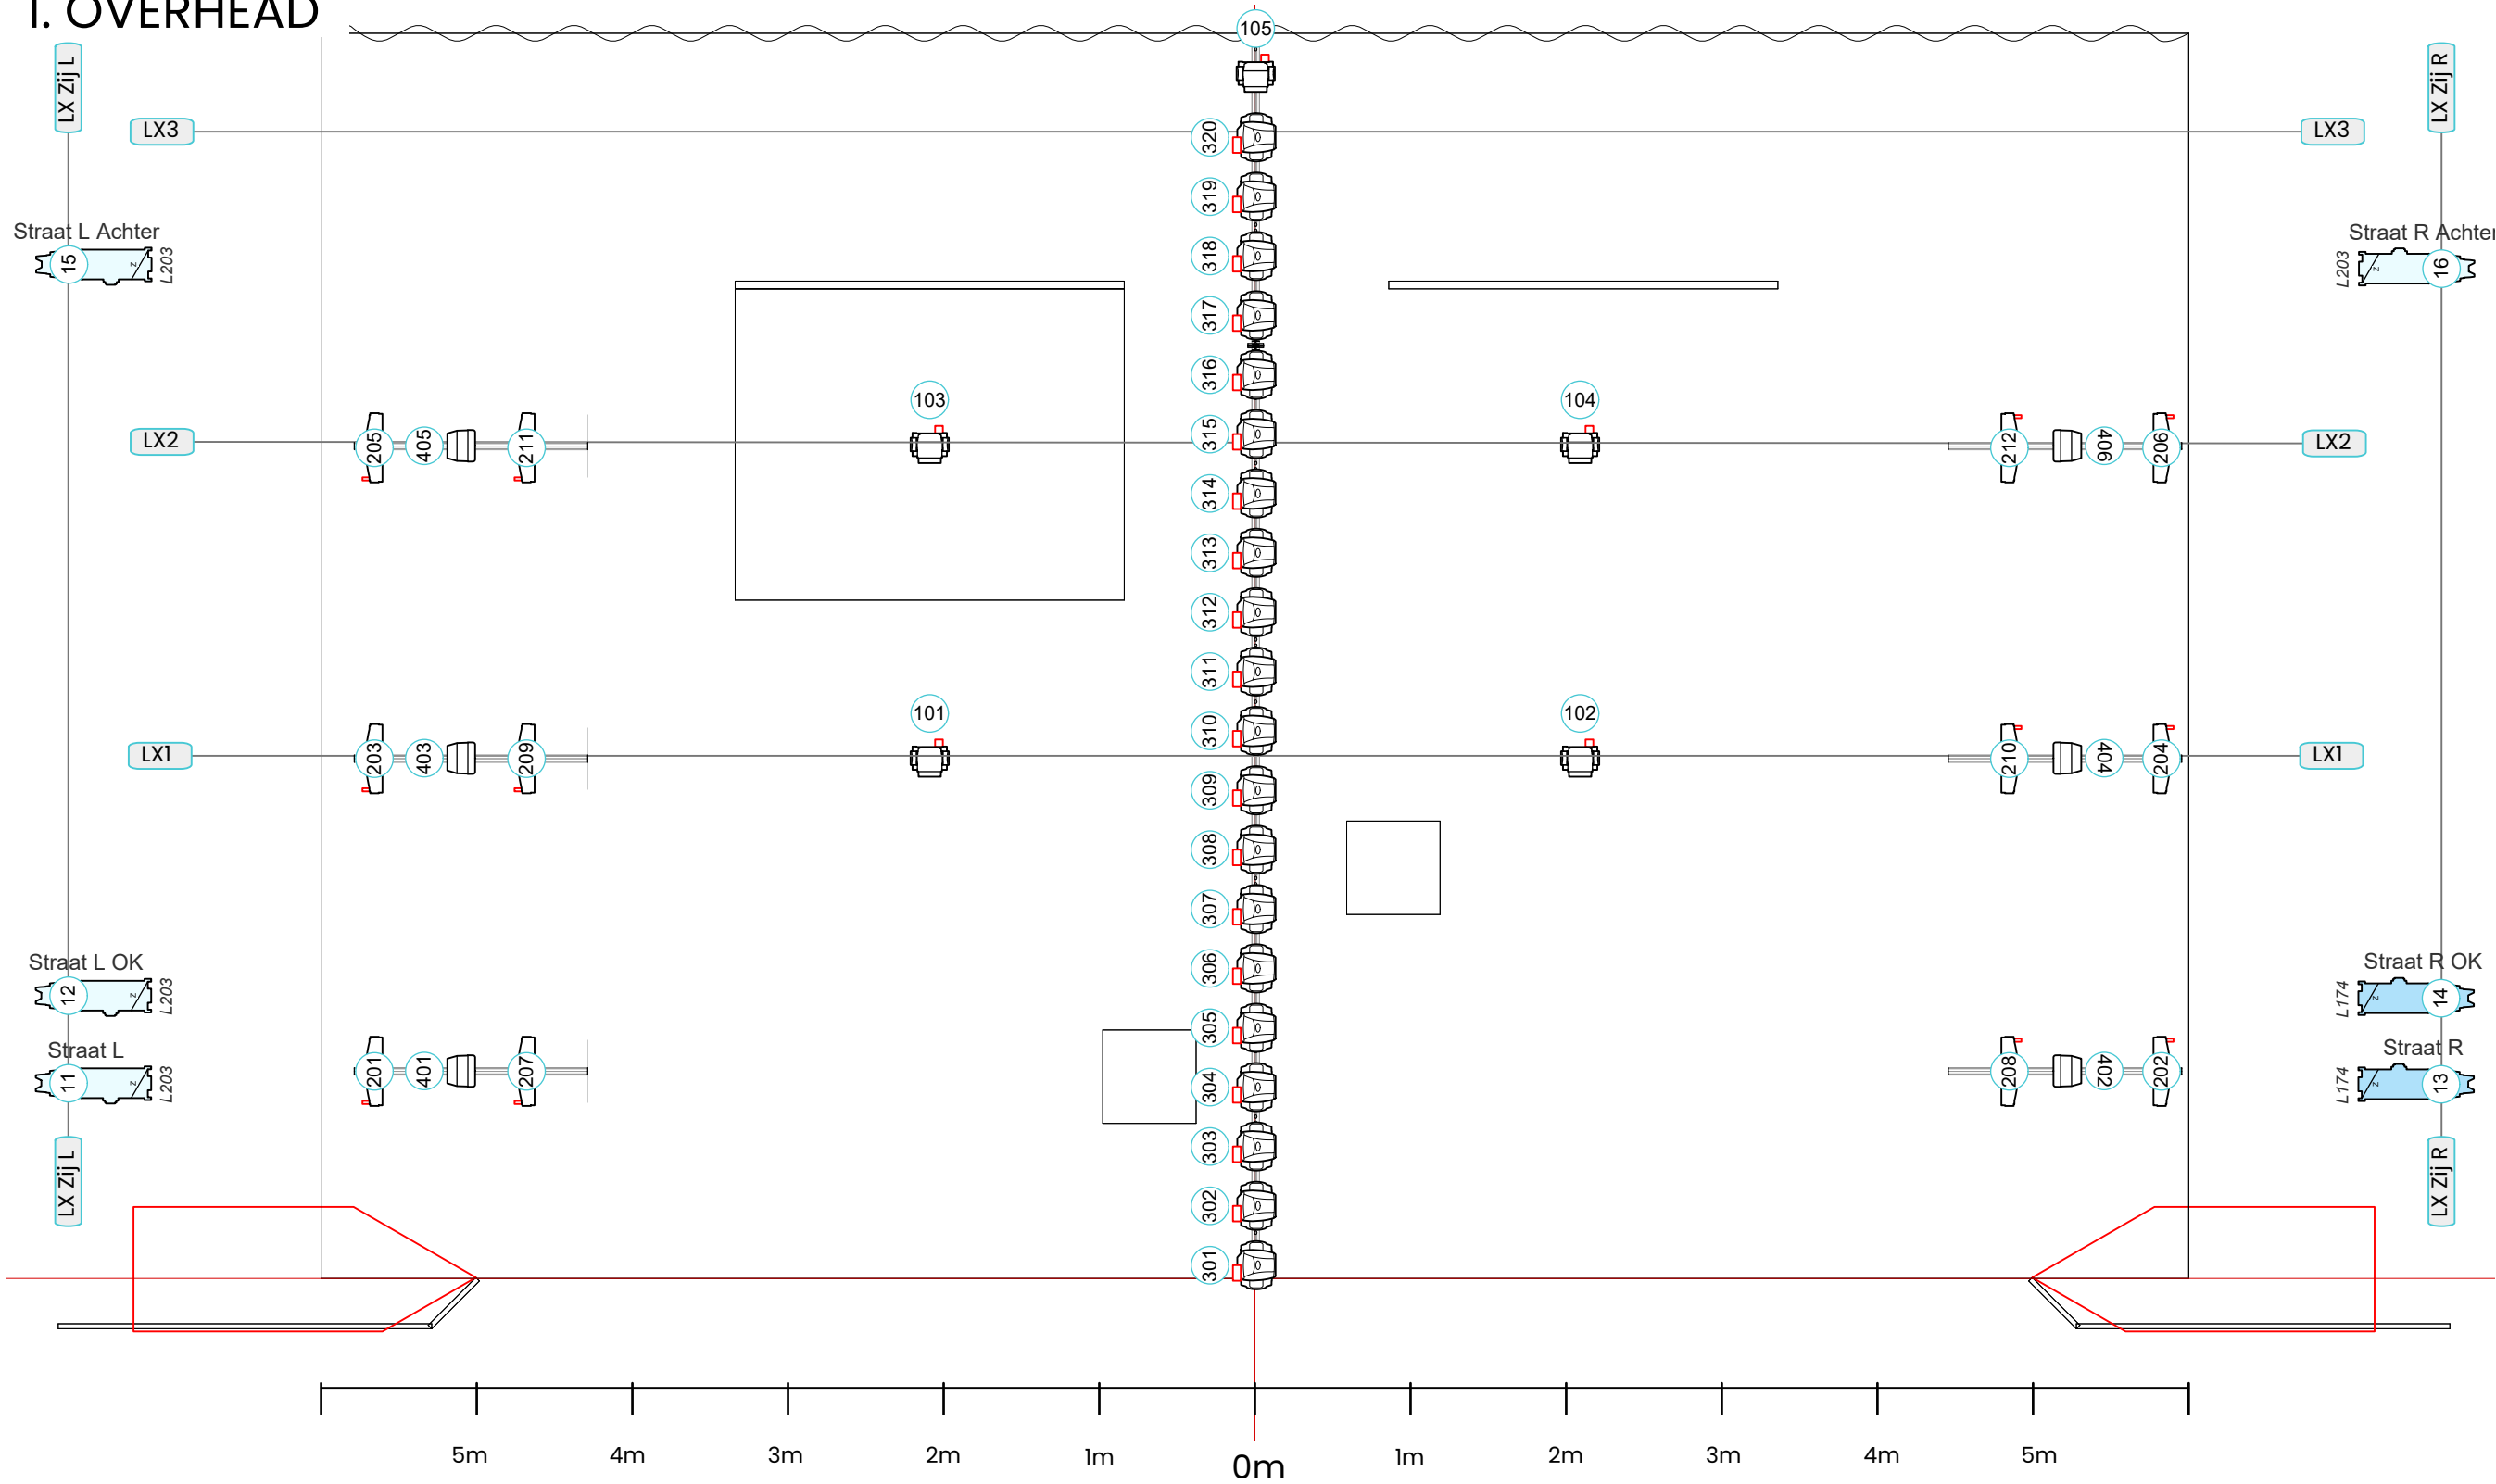

1. OVERHEAD

Key

Static Fixtures		
	IP LED PAR RGBW	06
	Beamz Pro BS1100IP	12
Moving Fixtures		
	V-Show Mac Aura	05
	X80 Beam Moving Head	20
SFX		
	Look Unique 2.1 + Fan	01

Lighting Designer	Jasper Nijholt
Assistant Lighting Designer	Stef Oude Nijhuis
Board operator	TBD
Technical Producer	Jeroen Pluijmers

Kabiteni

Date	Nov, 2025
Sheet Title	OVERHEAD
Paper size	A3
Units	MM
Scale	N/A
Drawn by	SON
Version	3
Sheet no.	1 OF 1

Unit	Quantity	Notes
L203 Special Blok L	7	
OW	1	Totaal
OW	2	Totaal
OW	3	Totaal
L203 Special Center	8	
OW	4	Totaal
OW	5	Totaal
OW	6	Totaal
L203 Special RV	9	

ZAALBRUG

Typical

Color Summary

Color	Size	Count
○ TBD	-	-

Channel info

Practicals	Special FX
N/A	N/A

Revisions

Version	Revision	Date
V1	Concept design	21-10-2025
V2	Voor de montage	30-10-2025
V3	No de montage	30-10-2025

General Notes

- Do not scale of prints.
- Please consult paperwork for units requiring tophats.
- Provide spare units of all types.
- Please have Blackwrap and Black Tac on hand at focus.
- Confirm placement of all ladders and booms on site with designer prior to securing in place.
- Stiffen all electric pipes.
- Please have L209 (3/16" - 1 esp), L253 (front), L256 (light front), L257 (1/4 front) on hand at focus.

Index

Filename	Sheet no.	Sheet title
JNLD - Lloyds Company - Kabiteni - v3.vwx	1	OVERHEAD

JASPER NIJHOLT LIGHTING DESIGN