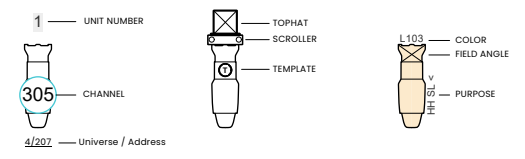

Typical

Color Summary

Color	Size	Count
○ TBD	-	-

Channel info

Practicals	Special FX
N/A	N/A

Revisions

Version	Revision	Date
V1	Concept design	21-10-2025
V2	Voor de montage	30-10-2025
V3	No de montage	30-10-2025

General Notes

- Do not scale of prints.
- Please consult paperwork for units requiring tophats.
- Provide spare units of all types.
- Please have Blackwrap and Black Tac on hand at focus.
- Confirm placement of all ladders and booms on site with designer prior to securing in place.
- Stiffen all electric pipes.
- Please have L209 (3/16" - 1 esp), L253 (front), L256 (light front), L257 (1/4 front) on hand at focus.

Index

Filename	Sheet no.	Sheet title
JNLD - Lloyds Company - Kabiteni - v3.vwx	1	OVERHEAD

JASPER NIJHOLT LIGHTING DESIGN